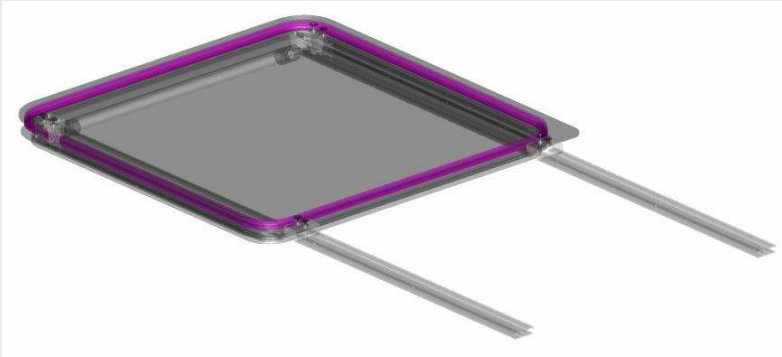

Development:

2D & 3D CAD data is available