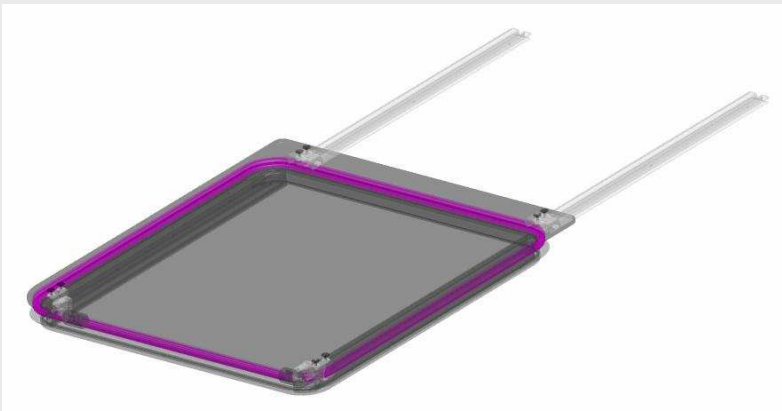

New available:
sneak preview

Webasto Marine Roof
- Manual operated / with Glass Panel -

Manual Sliding Roof Glass: Pre-introduction

Features:

- Manual operation > Tilt and slide
- Comfort > Fresh air & light
- Simple installation > no electrical wiring
- Many applications > Versatile application
- Large opening > Unique! Smooth operating!
- Flush mount > Full integration in deck!
- Blocking mechanism > At any position
- One standard model > Net opening 800x800
- Slim lines > no frame around glass panel

Development:

2D & 3D CAD data is available

Suggested applications: