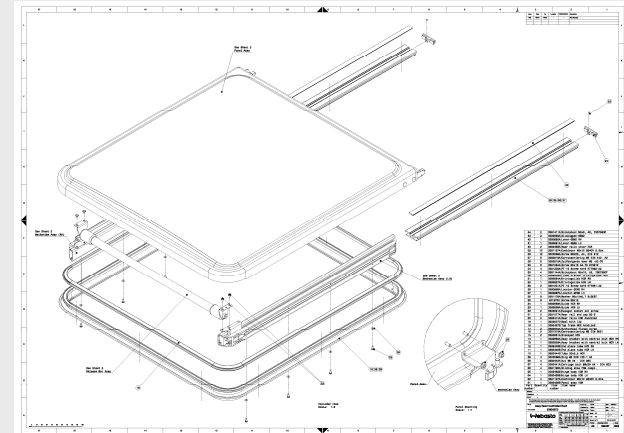

New available:
sneak preview

Webasto Marine Roof
- Manual operated / with Glass Panel -

Manual Sliding Roof Glass: Pre-introduction

Features:

- Manual operation > Tilt and slide
- Comfort > Fresh air & light
- Simple installation > no electrical wiring
- Many applications > Versatile application
- Large opening > Unique! Smooth operating!
- Flush mount > Full integration in deck!
- Blocking mechanism > At any position
- One standard model > Net opening 800x800
- Slim lines > no frame around glass panel

Development:

2D & 3D CAD data is available

Suggested applications: