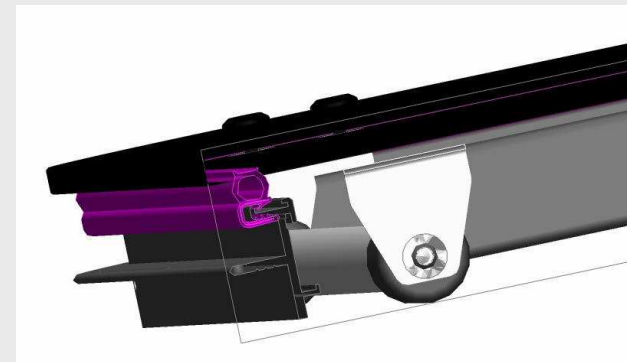

New available:
sneak preview

Webasto Marine Roof
- Manual operated / with Glass Panel -

Manual Sliding Roof Glass: Pre-introduction

Features:

- Manual operation > Tilt and slide
- Comfort > Fresh air & light
- Simple installation > no electrical wiring
- Many applications > Versatile application
- Large opening > Unique! Smooth operating!
- Flush mount > Full integration in deck!
- Blocking mechanism > At any position
- One standard model > Net opening 800x800
- Slim lines > no frame around glass panel

Development:

2D & 3D CAD data is available

Suggested applications: